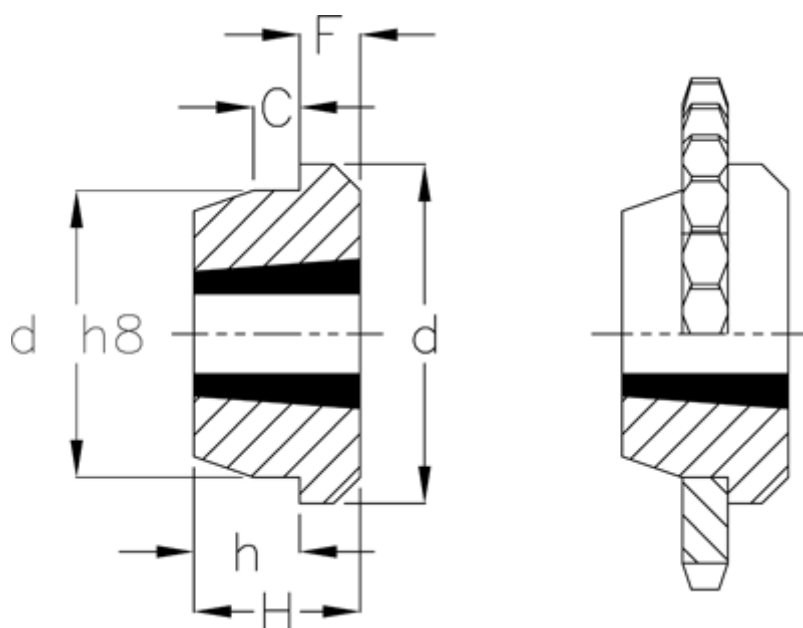

Article number: 6160401615

Description: Welding hub for taper bush type MSB
for taper bush 1615

Measures

C	= 11
d	= 83
d H8	= 70
F	= 16
For taper bush	= 1615
H	= 38
h	= 22